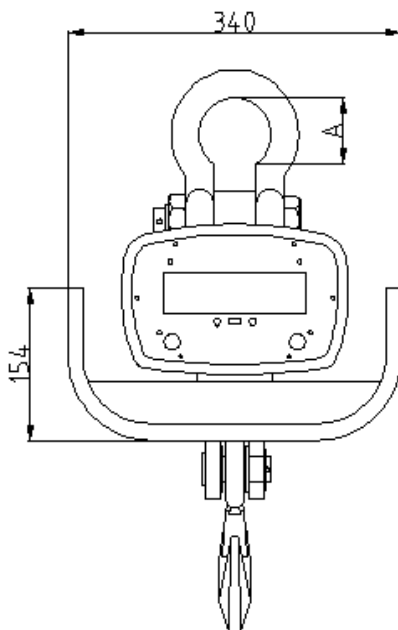

Endeavour Instrument Pvt. Ltd.
Manufacturers & Exporters of Electronic Weighing Scale & Weigh Bridges

Heat Proof Digital Crane Scale
Model: OCS-SH

E n d e a v o u r