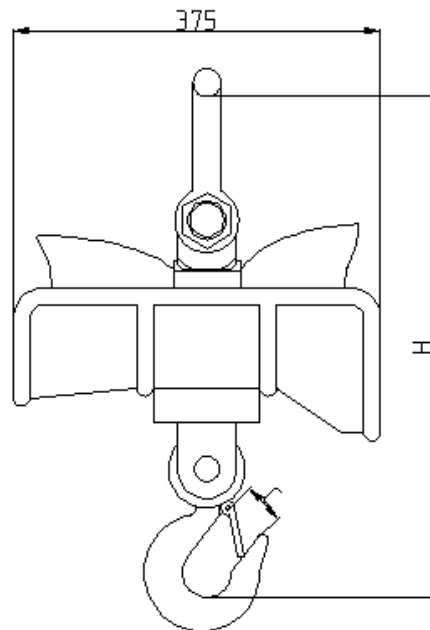

Endeavour Instrument Pvt. Ltd.
Manufacturers & Exporters of Electronic Weighing Scale & Weigh Bridges

Heat Proof Digital Crane Scale
Model: OCS-SH

E n d e a v o u r